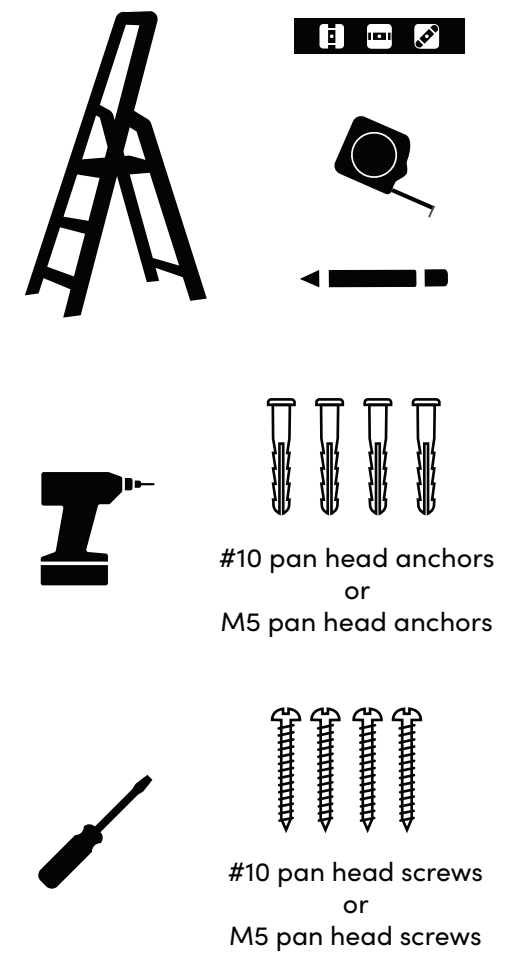

HDL300 and DUAL HDL300
QUICK START GUIDE

PACKAGE CONTENTS

YOU WILL NEED

↓ DOWNLOAD
links.nureva.com/downloadconsoleclient

DUAL HDL300

support@nureva.com support.nureva.com

Download Nureva Console client
<https://links.nureva.com/downloadconsoleclient>