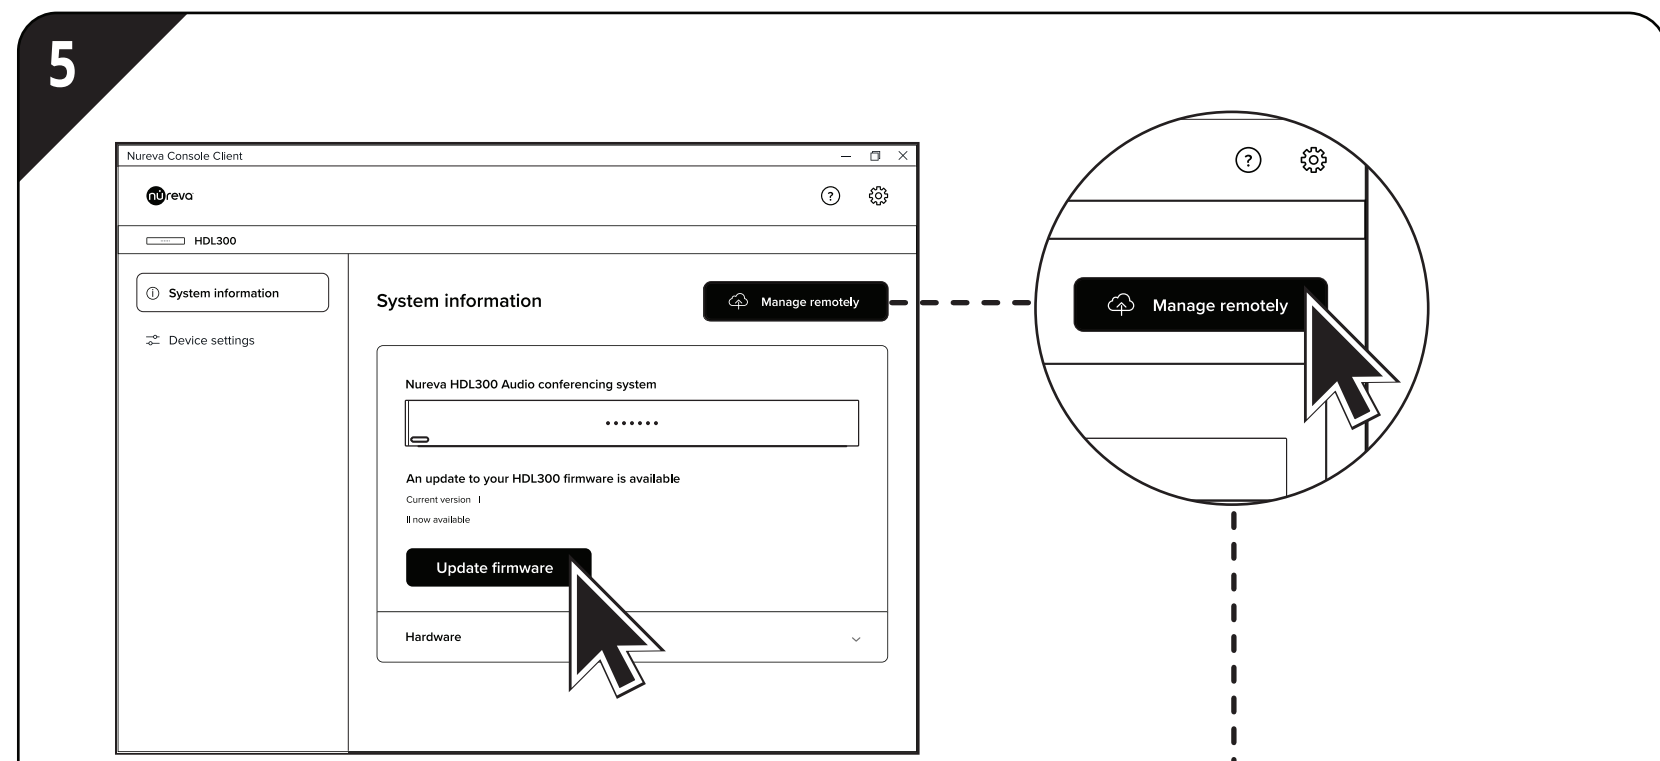

HDL300 and DUAL HDL300
QUICK START GUIDE

PACKAGE CONTENTS

YOU WILL NEED

↓ DOWNLOAD
links.nureva.com/downloadconsoleclient

DUAL HDL300

support@nureva.com support.nureva.com

Download Nureva Console client
<https://links.nureva.com/downloadconsoleclient>